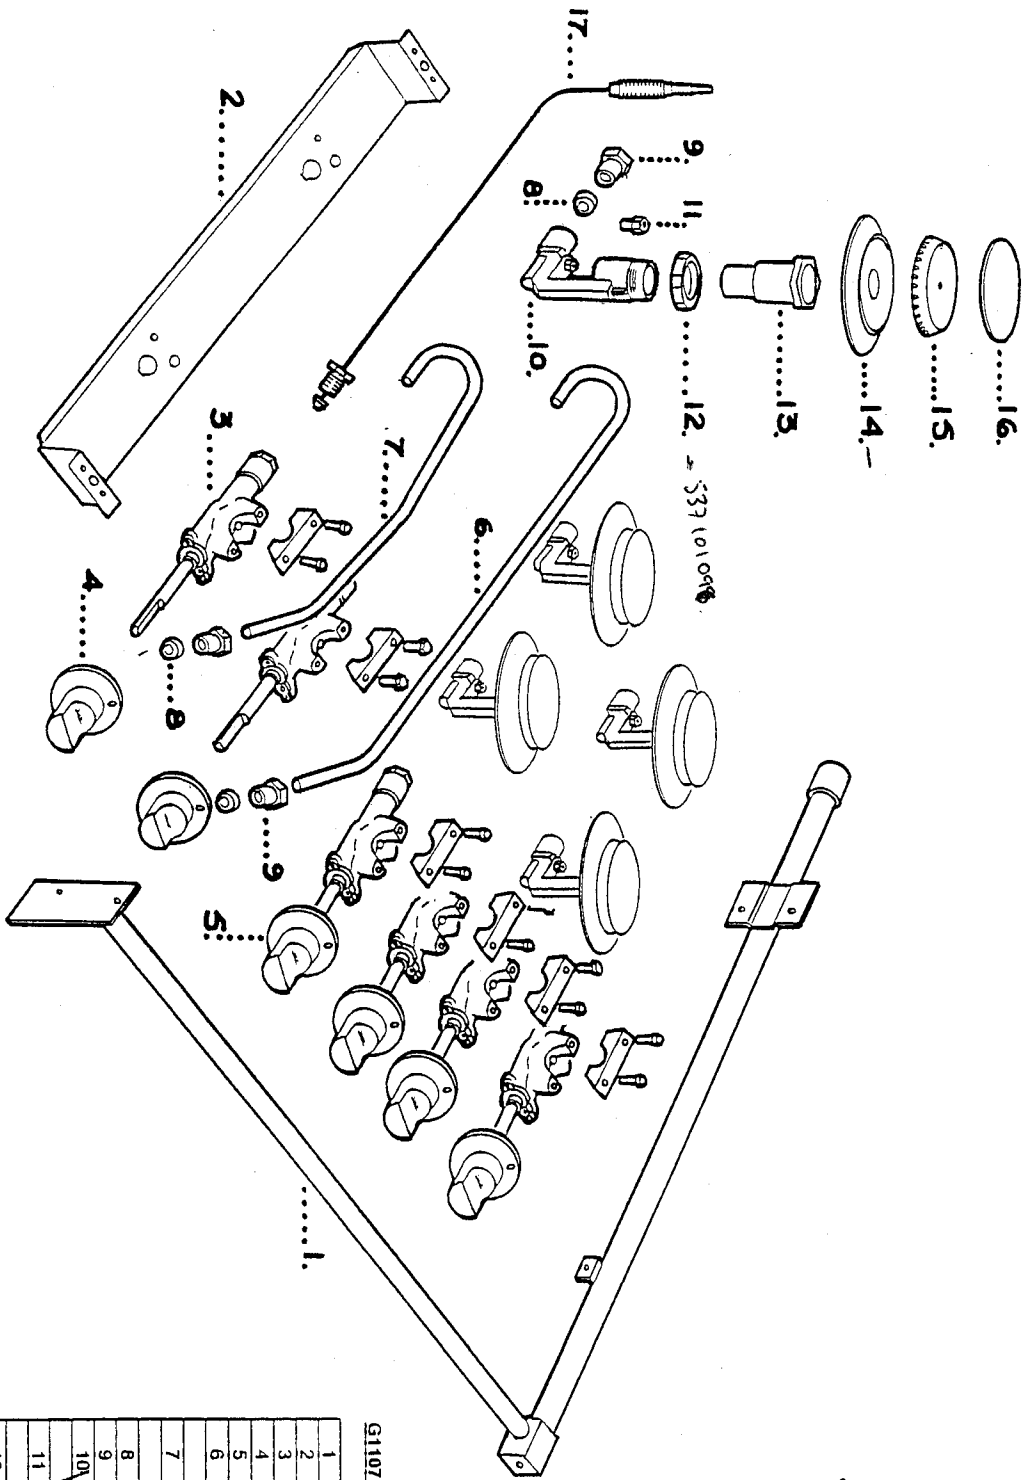

G1107 CE Range - Open top Range Filtrants

1	530961201	Rear hob rail
2	537101510	Front hob rail
3	530960120	Hob drip tray
4	534101013	Door hinge top RH
5	534101012	Door hinge top LH
6	537101190	Door catch keeper - post 12/05/97
7	537101270	Door catch keeper - post 12/05/97
8	534101037	Roller catch - post 12/05/97
9	530962181	Door assembly RH
10	534100250	Door seal LH
10a	534101036	Door assembly LH
11	534101014	Door hinge bottom LH
12	534101015	Door hinge bottom RH
13	537101290	Door hinge bush
14	530962170	Door handle assembly c/w gaskets
15	537101090	Lag c/w adjustable foot
16	530963012	Outer side panel LH s/s
17	530963022	Outer side panel RH s/s
18	530963200	Shelf hanger bracket
19	530962230	Oven drip tray
20	530962240	Oven base tray
21	530963190	Shelf hanger bracket
22	534101070	Oven shelf
23	534101070	Hob burner support LH
24	534101090	Hob burner support centre
25	534101080	Hob burner support RH
26	534100010	Pan Support - end
27	534100020	Pan support - centre
28	537101110	Control panel assembly - pre 12/05/97
29	537101120	Control panel assembly - post 12/05/97

0" Ring seal - Gas Top  
to record Flow-trail.  
535130139

G1107 CE Range - Open top Pipework

1	537101820	Inlet pipe and manifold
2	537101570	Burner support
3	534101000	Gas control
4	534101018	Control knob
5	537101610	Gas control c/w knob
6	534101017	Rear burner supply pipe - pre 12/05/97
7	537101540	Rear burner supply pipe - post 12/05/97
	534101016	Front burner supply pipe - pre 12/05/97
	537101530	Front burner supply pipe - post 12/05/97
8	531101360	8mm Olive
9	531101350	M12 Internal comp nut
10		Injector holder c/w injector (Nat)
11		Injector holder c/w injector (LP)
12		Injector LP 4.3 kw (1.75mm) - RZZ132
13		Locking ring
14		Venturi Nat Gas
15		Venturi LP Gas
16		Burner base
17		Burner port ring
	535130123	Burner cap
	535130122	Thermocouple (Rear/long)
		Thermocouple (Front/short)