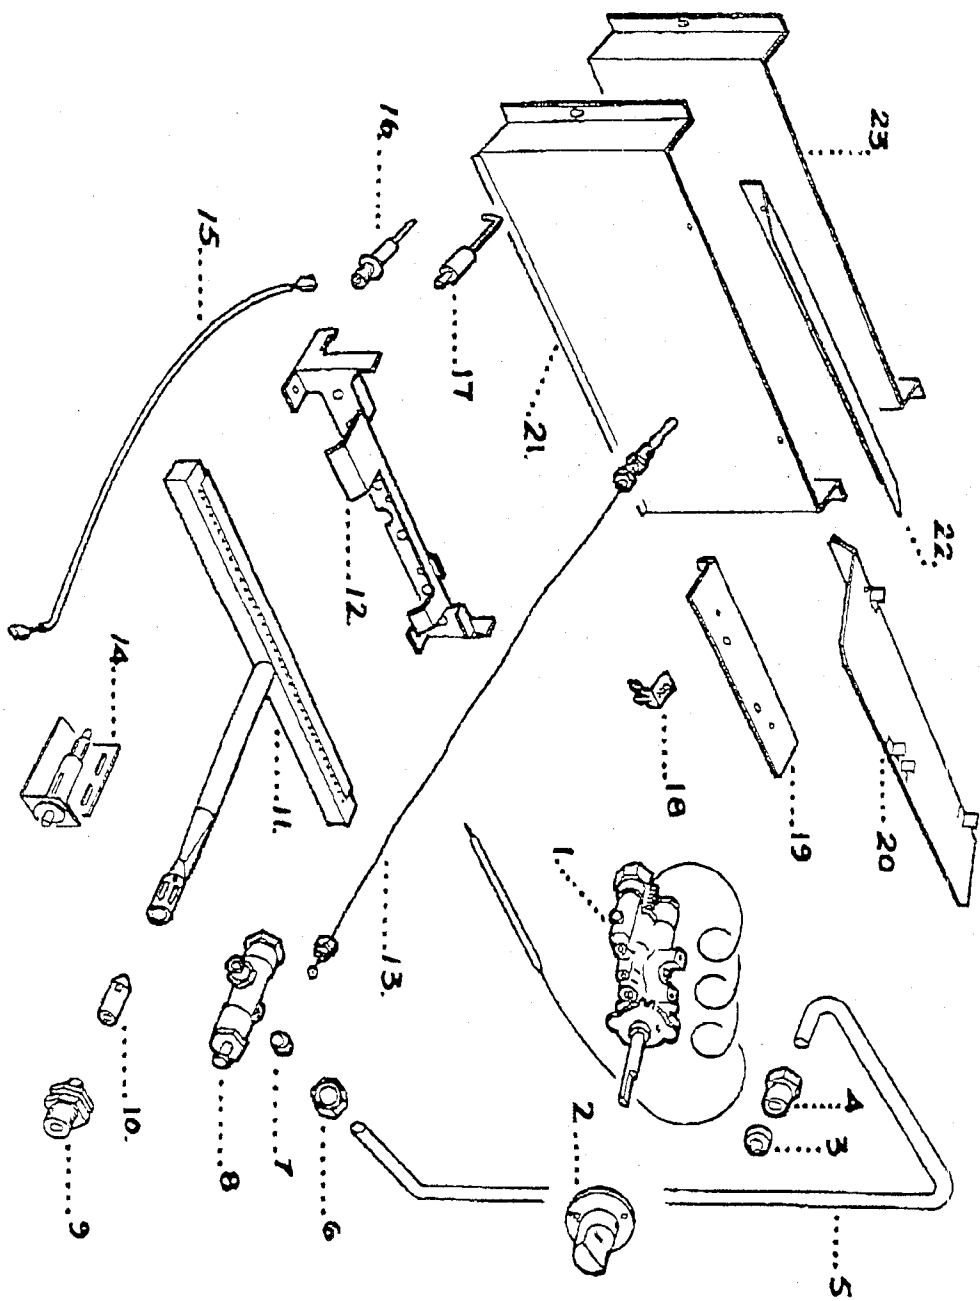

G1107 CE Range - Open top Range Filtrants

1	530961201	Rear hob rail
2	537101510	Front hob rail
3	530960120	Hob drip tray
4	534101013	Door hinge top RH
5	534101012	Door hinge top LH
6	537101190	Door catch keeper - post 12/05/97
7	537101270	Door catch keeper - post 12/05/97
8	534101037	Roller catch - post 12/05/97
9	530962181	Door assembly RH
10	534100250	Door seal LH
10a	534101036	Door assembly LH
11	534101014	Door hinge bottom LH
12	534101015	Door hinge bottom RH
13	537101290	Door hinge bush
14	530962170	Door handle assembly c/w gaskets
15	537101090	Lag c/w adjustable foot
16	530963012	Outer side panel LH s/s
17	530963022	Outer side panel RH s/s
18	530963200	Shelf hanger bracket
19	530962230	Oven drip tray
20	530962240	Oven base tray
21	530963190	Shelf hanger bracket
22	534101070	Oven shelf
23	534101070	Hob burner support LH
24	534101090	Hob burner support centre
25	534101080	Hob burner support RH
26	534100010	Pan Support - end
27	534100020	Pan support - centre
28	537101110	Control panel assembly - pre 12/05/97
29	537101120	Control panel assembly - post 12/05/97

0" Ring seal - Gas Top  
to record Flow-trail.  
535130139

G1107 CE Range - Open top Pipework

1	537101820	Inlet pipe and manifold
2	537101570	Burner support
3	534101000	Gas control
4	534101018	Control knob
5	537101610	Gas control c/w knob
6	534101017	Rear burner supply pipe - pre 12/05/97
7	537101540	Rear burner supply pipe - post 12/05/97
	534101016	Front burner supply pipe - pre 12/05/97
	537101530	Front burner supply pipe - post 12/05/97
8	531101360	8mm Olive
9	531101350	M12 Internal comp nut
10		Injector holder c/w injector (Nat)
11		Injector holder c/w injector (LP)
12		Injector LP 4.3 kw (1.75mm) - RZZ132
13		Locking ring
14		Venturi Nat Gas
15		Venturi LP Gas
16		Burner base
17		Burner port ring
	535130123	Burner cap
	535130122	Thermocouple (Rear/long)
		Thermocouple (Front/short)