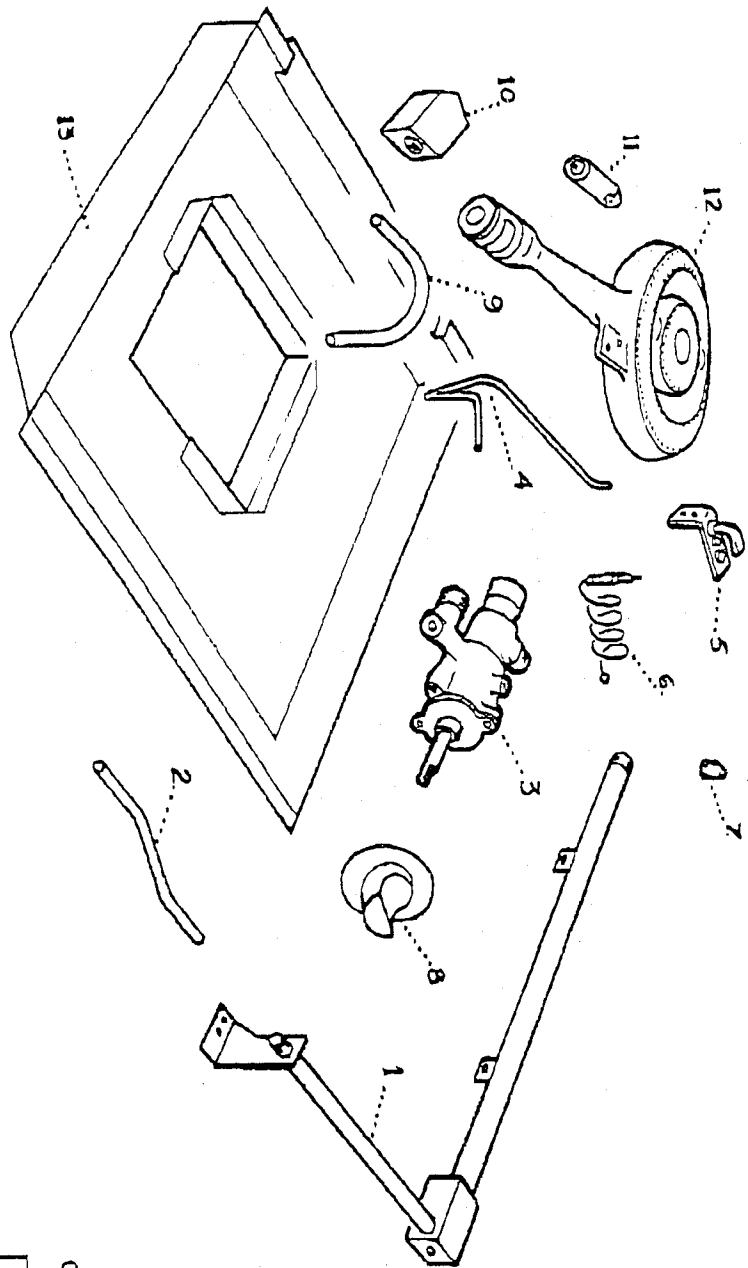

G1107 CE Range - Oven Pipework & Fittings

1	534101020	Oven thermostat control
2	534101005	Oven thermostat knob
3		Tuning Olive (ex RZ265)
4		M15 Internal compression nuts (ex RZ266)
5	537101580	Oven burn supply pipe
6		Compression nut (ex RZ496)
7		Tuning Olive (ex RZ496)
8	530962090	Oven flame failure device
9	530964330	Oven flame failure device
10	534101008	Oven injector - Nat gas
11	530962010	Oven injector - LP Gas
12	530962000	Oven burner support
13	530962140	Thermocouple oven
14	530962090	Igniter piezo
15	537101590	Igniter head assembly
16	530962100	Electrode crw nut
17	530962120	Ignition earth pin
18	537101670	Thermostat phial clip RZZ255
19	537101840	Thermostat phial protection angle T40375B
20	537101980	Oven roof baffle assembly T402001
21	530962260	Oven rear roof baffle
22	537101960	Oven rear roof baffle T402006
23	530962250	Oven rear baffle inner

0" Ring seal - Gas Top  
to record Flow-trail.  
535130139

G1107 CE Range - Open top Pipework

1	537101820	Inlet pipe and manifold
2	537101570	Burner support
3	534101000	Gas control
4	534101018	Control knob
5	537101610	Gas control c/w knob
6	534101017	Rear burner supply pipe - pre 12/05/97
7	537101540	Rear burner supply pipe - post 12/05/97
	534101016	Front burner supply pipe - pre 12/05/97
	537101530	Front burner supply pipe - post 12/05/97
8	531101360	8mm Olive
9	531101350	M12 Internal comp nut
10		Injector holder c/w injector (Nat)
11		Injector holder c/w injector (LP)
12		Injector LP 4.3 kw (1.75mm) - RZZ132
13		Locking ring
14		Venturi Nat Gas
15		Venturi LP Gas
16		Burner base
17		Burner port ring
	535130123	Burner cap
	535130122	Thermocouple (Rear/long)
		Thermocouple (Front/short)